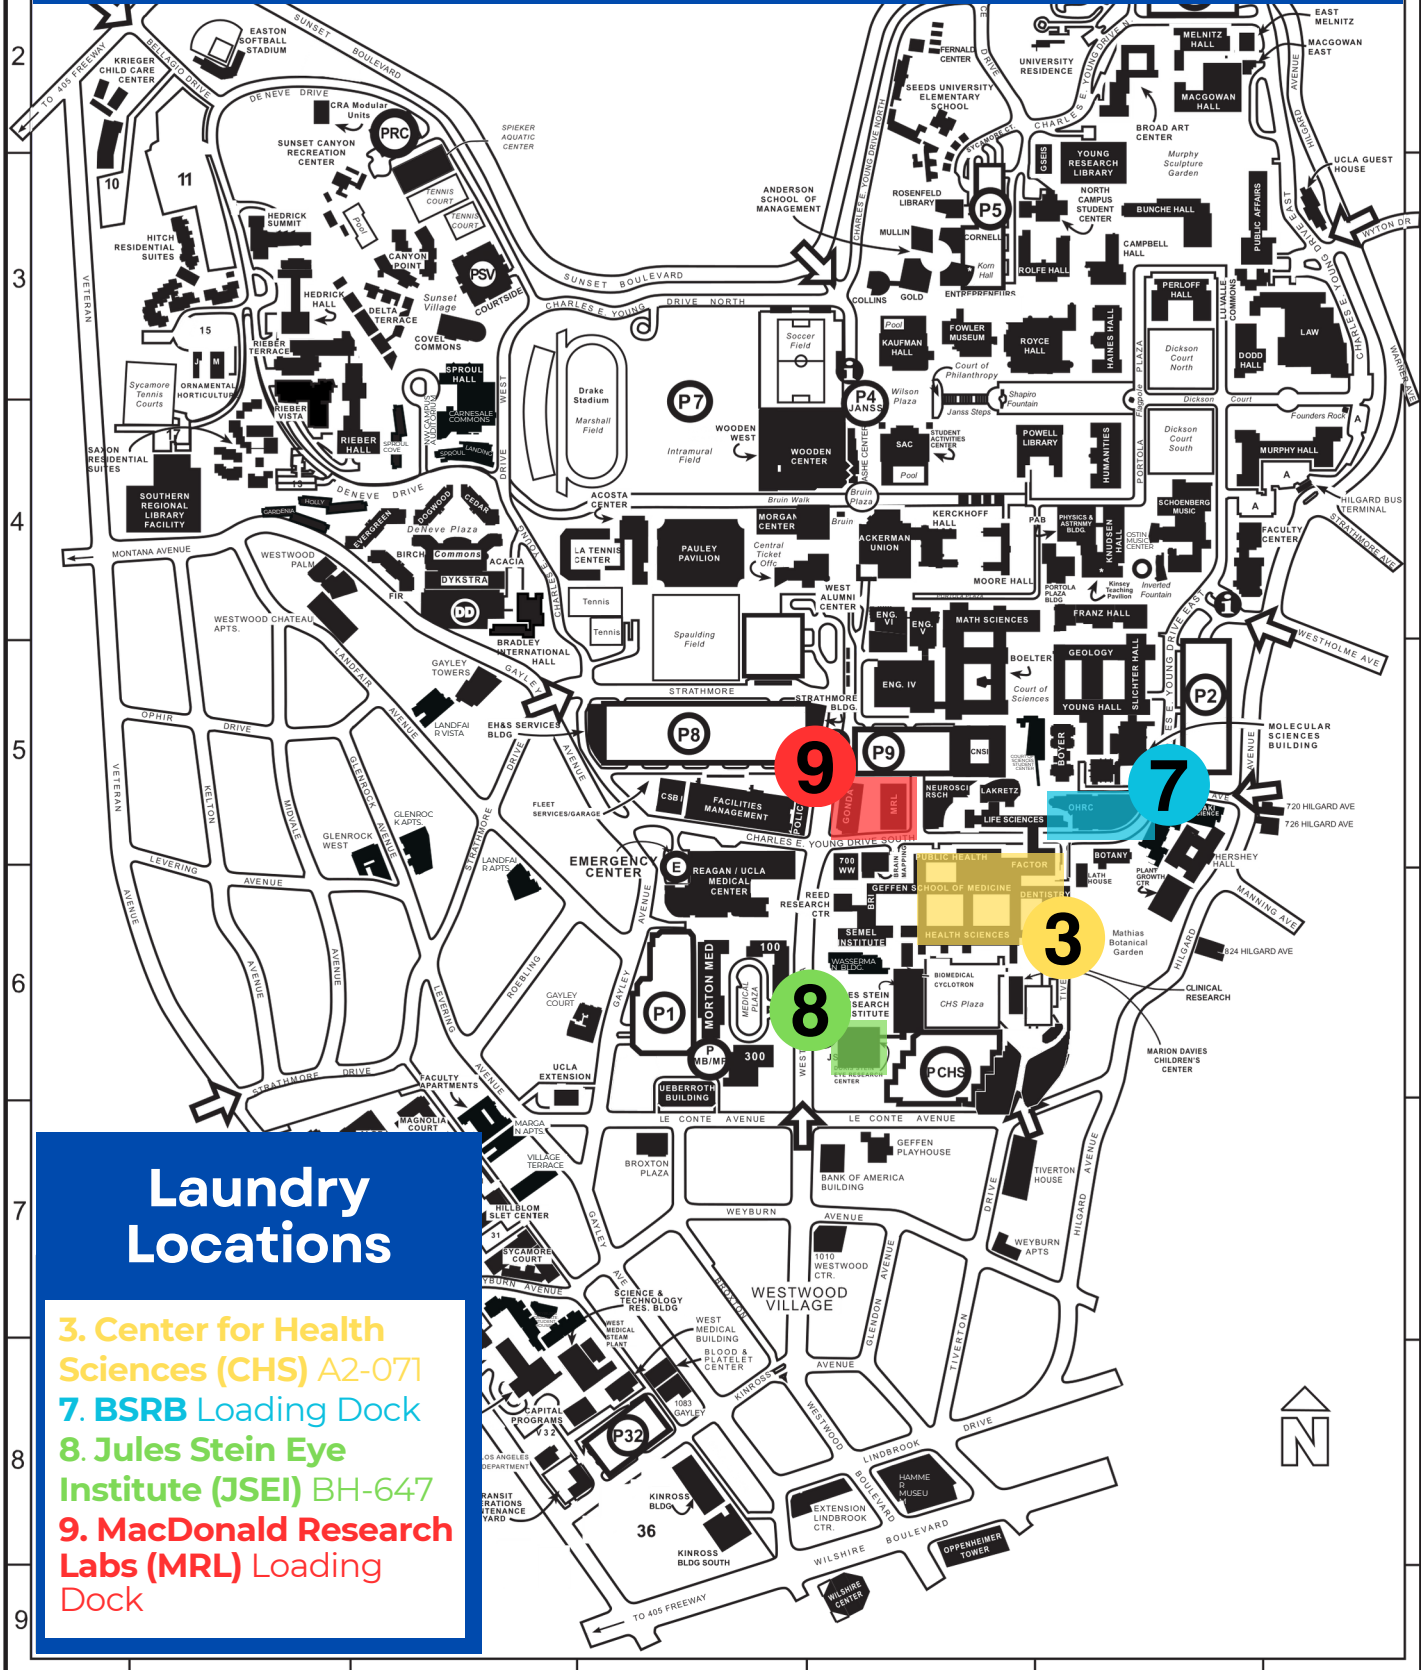

# UCLA Lab Coat Laundry Drop-off/Pick-up Locations

## Laundry Locations

- 3. Center for Health Sciences (CHS) A2-071**
- 7. BSRB Loading Dock**
- 8. Jules Stein Eye Institute (JSEI) BH-647**
- 9. MacDonal Research Labs (MRL) Loading Dock**