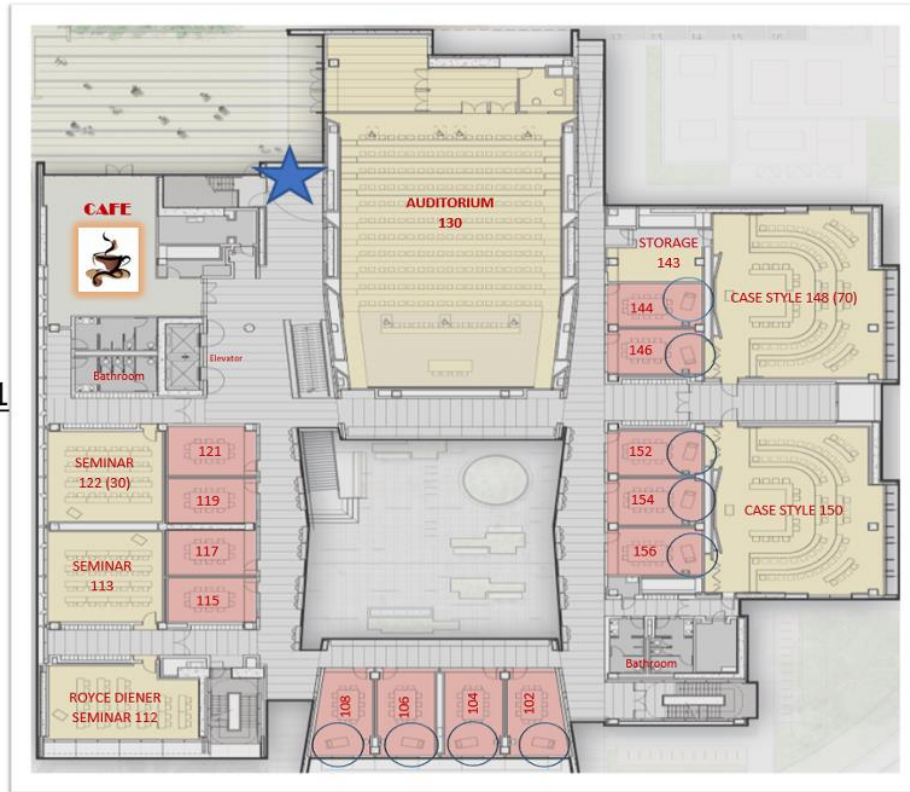

Entrances into the building are marked on each level by a blue or a yellow star. Blue Star entrances are open from 8am-6pm, and require badge access outside those hours, and yellow stars indicate badge access always.

Geffen Hall Layout:

- Floors:
 - Level 4 – Top Floor
 - Level 3
 - Level 2
 - Level 1 – Entrance/Exit to Switzer Plaza
 - Level A
 - Level B – Ground Floor. Entrance/Exit to Le Conte Ave.

Level B

Level A

Level 1

Level 2

Map of UCLA South Campus