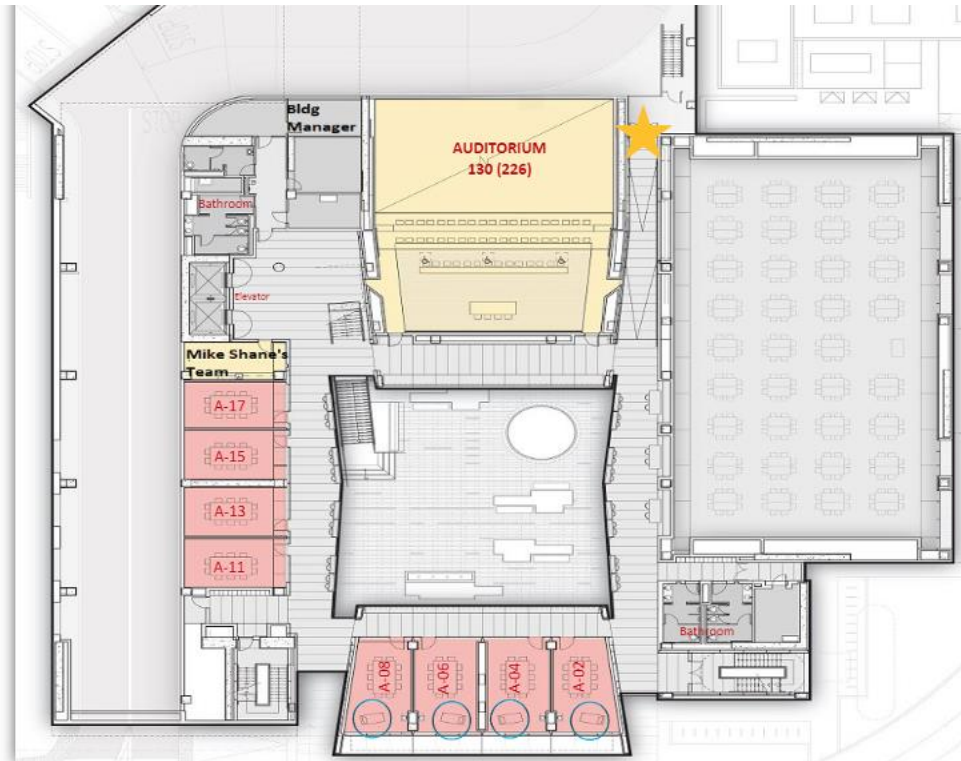

Entrances into the building are marked on each level by a blue or a yellow star. Blue Star entrances are open from 8am-6pm, and require badge access outside those hours, and yellow stars indicate badge access always.

Geffen Hall Layout:

- Floors:
 - Level 4 – Top Floor
 - Level 3
 - Level 2
 - Level 1 – Entrance/Exit to Switzer Plaza
 - Level A
 - Level B – Ground Floor. Entrance/Exit to Le Conte Ave.

Level B

Level A

Level 1

Level 2

Map of UCLA South Campus