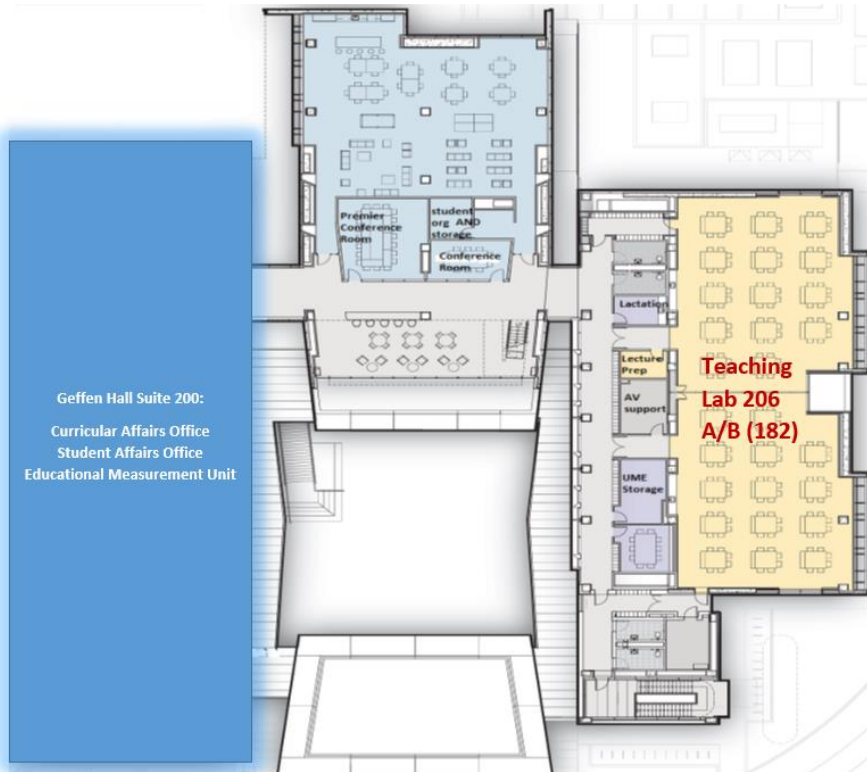

Geffen Hall Layout:

- Floors:
 - Level 4 – Top Floor
 - Level 3
 - Level 2
 - Level 1 – Entrance/Exit to Switzer Plaza
 - Level A
 - Level B – Ground Floor. Entrance/Exit to Le Conte Ave.

Level B

Level A

Level 1

Level 2

Map of UCLA South Campus