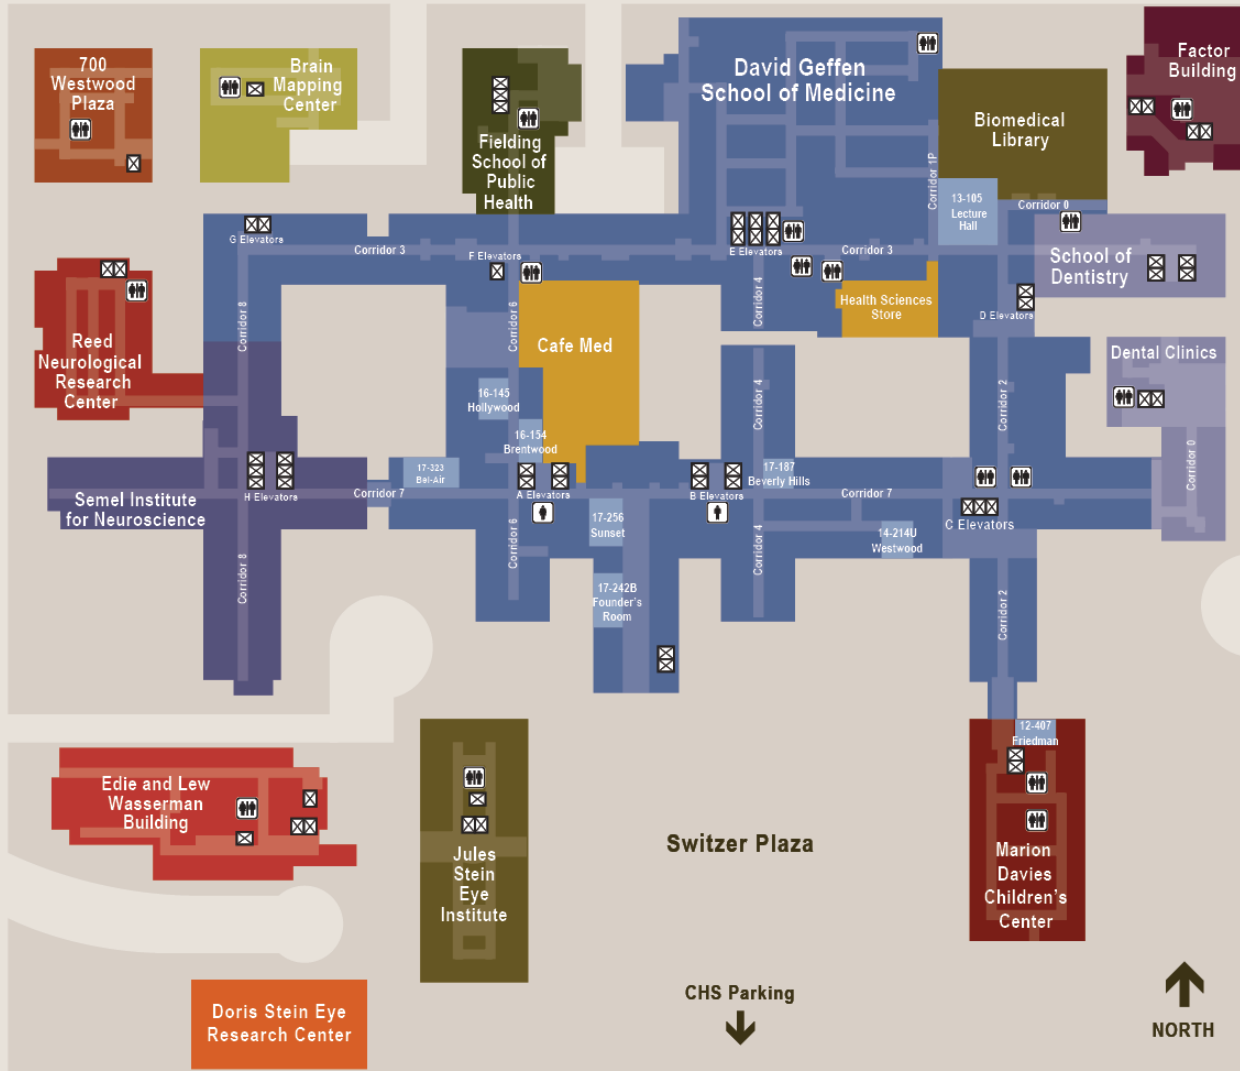

CHARLES E. YOUNG DRIVE SOUTH

WESTWOOD PLAZA

TIVERTON DRIVE

help with ROOM NUMBERS

Center for Health Sciences

CHS 12-138

Floor Number Corridor Number Room Number

- even corridors run North to South
- odd corridors run East to West
- the A, B & C floors are below the 1st