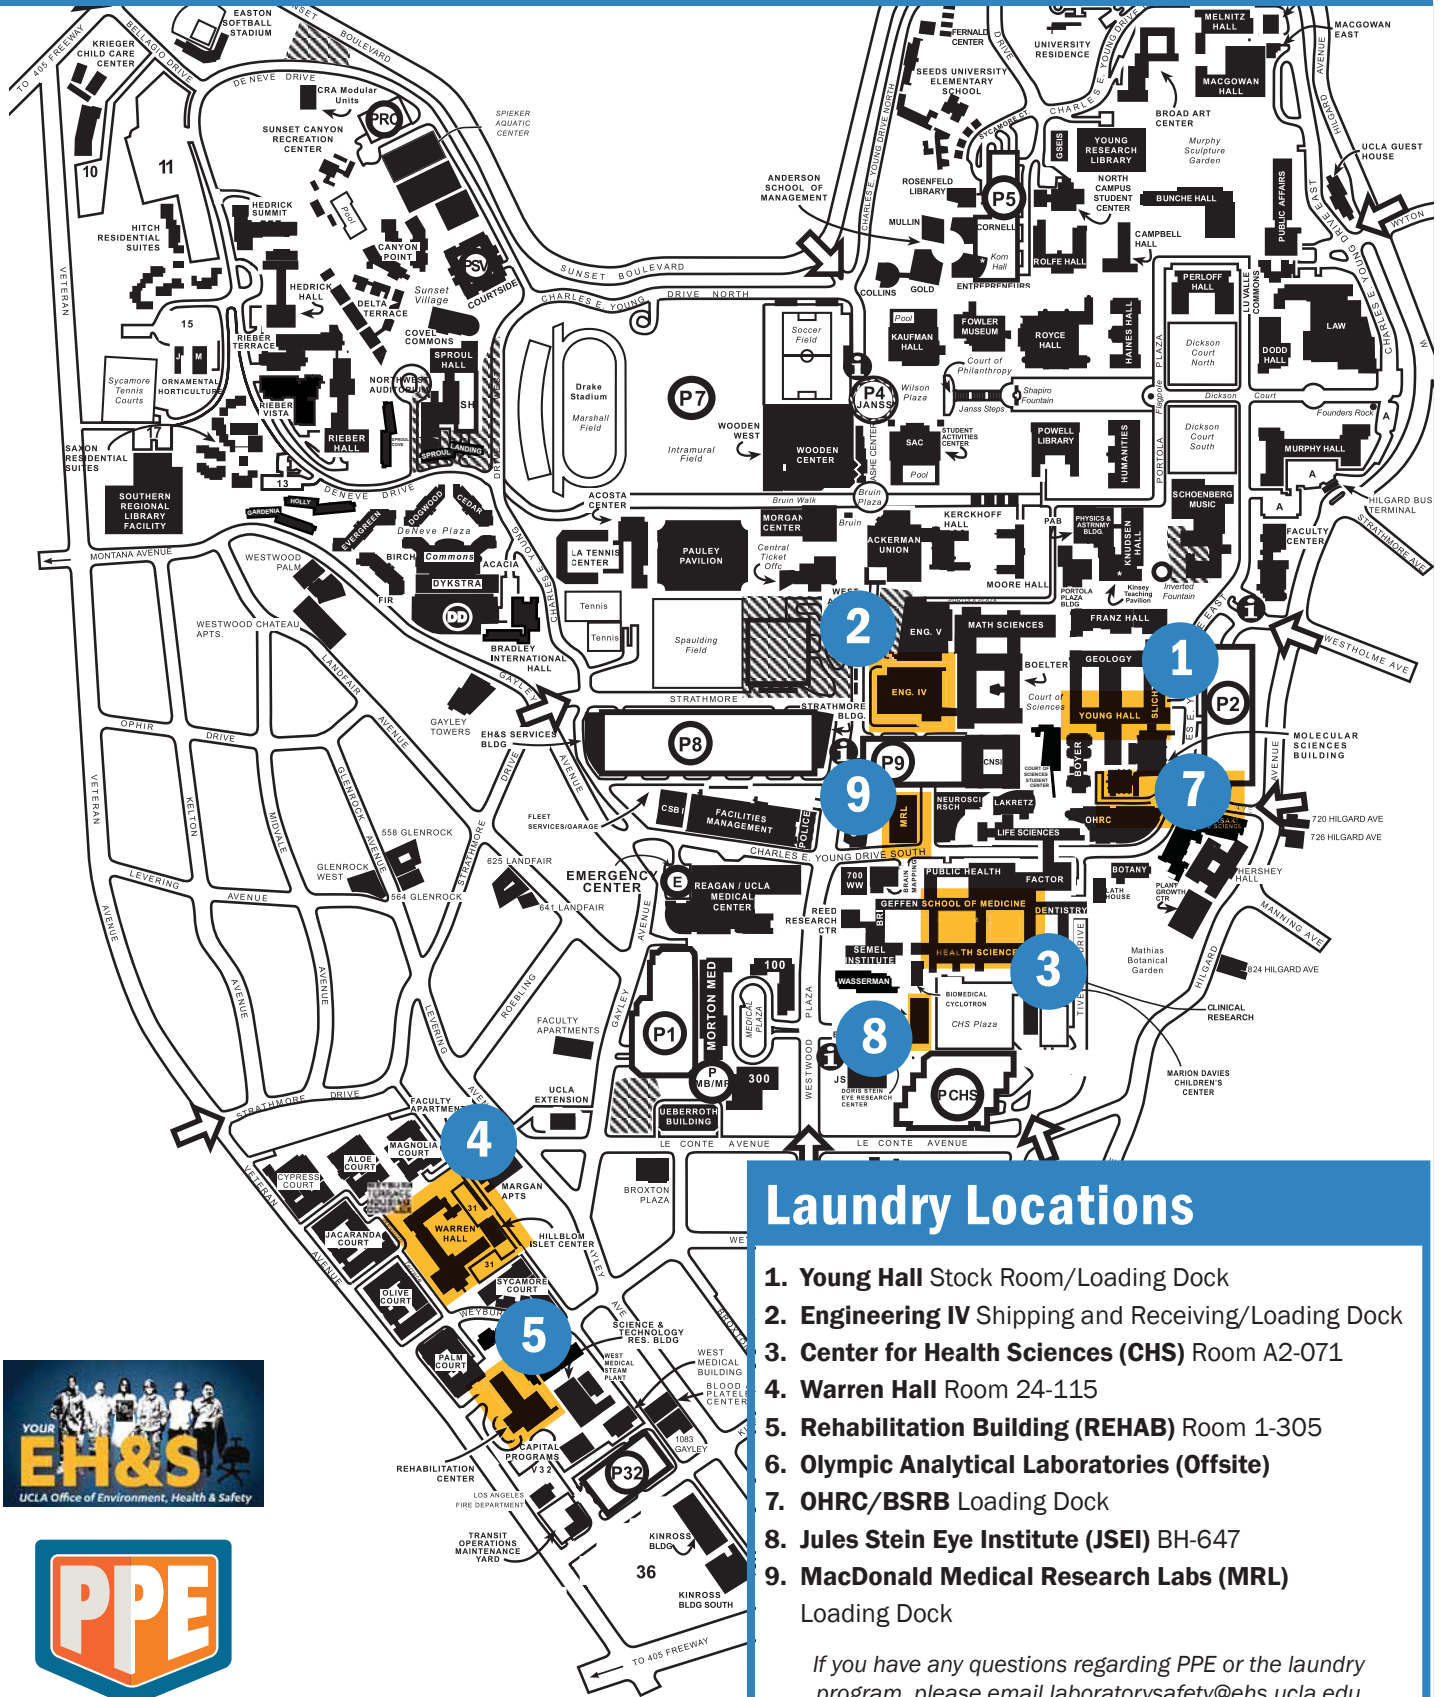

# UCLA Lab Coat Laundry Drop-off/Pick-up Locations

## Laundry Locations

1. Young Hall Stock Room/Loading Dock
2. Engineering IV Shipping and Receiving/Loading Dock
3. Center for Health Sciences (CHS) Room A2-071
4. Warren Hall Room 24-115
5. Rehabilitation Building (REHAB) Room 1-305
6. Olympic Analytical Laboratories (Offsite)
7. OHRC/BSRB Loading Dock
8. Jules Stein Eye Institute (JSEI) BH-647
9. MacDonald Medical Research Labs (MRL) Loading Dock